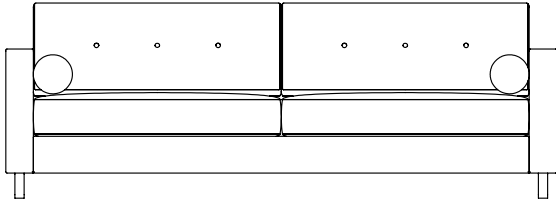

MADE BY MERIDIAN

Our CNC Precision cut birch ply frames are fitted with solid timber rails on all load bearing areas, before a generous number of steel serpentine springs are attached using solid steel clips.

TECHNICAL INFORMATION

- *Sleek detachable sled legs*
- *Top stitch detail to arms, cushions, and backs*
- *2 top stitched bolster cushions*
- *Reversible seat and back cushions*

4 SEATER SOFA

H850mm W2400mm D900mm

3 SEATER SOFA

H850mm W2100mm D900mm

2 SEATER SOFA

H850mm W1800mm D900mm

ARMCHAIR

H850mm W900mm D900mm

FOOTSTOOL

H430mm W900mm D900mm